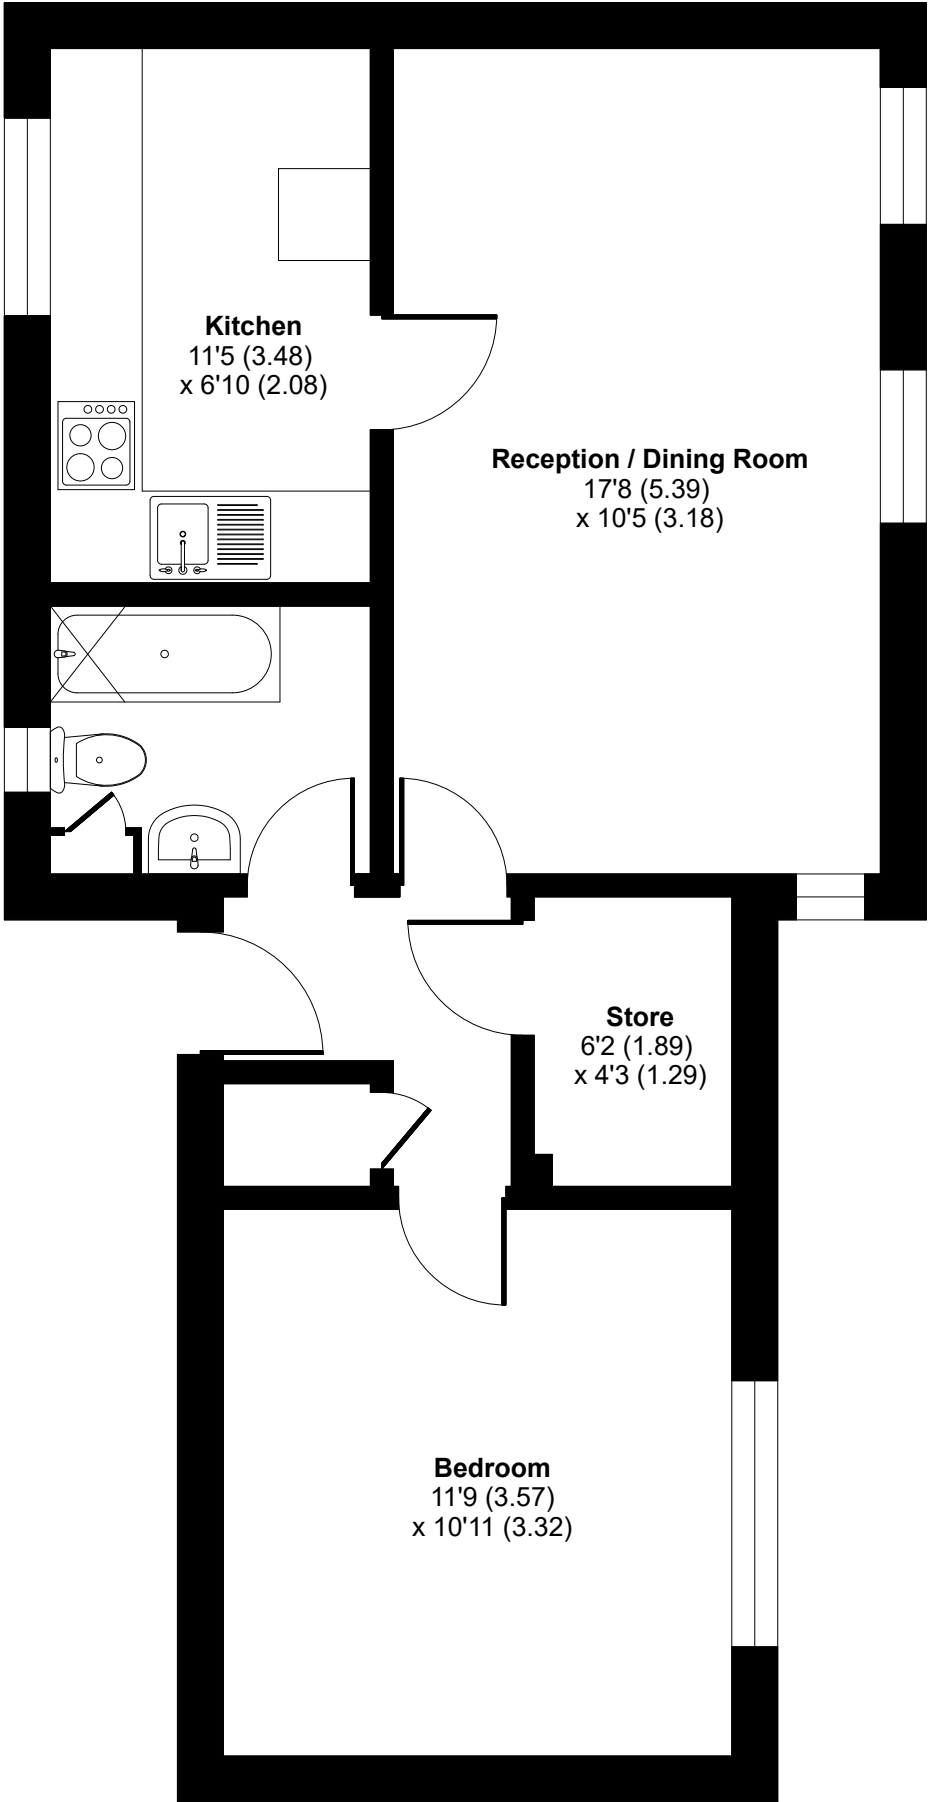

More Close, London, W14

Approximate Area = 520 sq ft / 48.3 sq m

For identification only - Not to scale

THIRD FLOOR